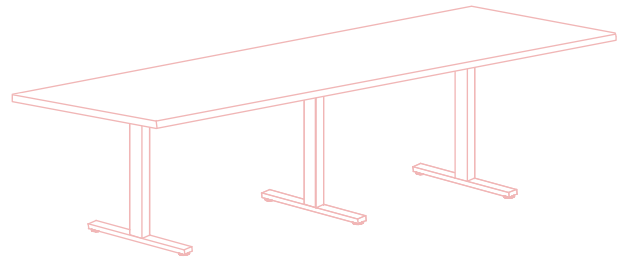

DESKTOP

Bespoke Sizes (Made To Order)

	Foot Size	Width	Depth
2 Leg	700mm	1210 - 2250mm	800 - 1200mm
	900mm	1210 - 2250mm	1200 - 1500mm
2 Leg +	700mm	2160 - 3100mm	800 - 1200mm
	900mm	2160 - 3100mm	1200 - 1500mm
3 Leg	700mm	2355 - 4000mm	800 - 1200mm
	900mm	2355 - 4000mm	1200 - 1500mm
4 Leg	700mm	3495 - 5750mm	800 - 1200mm
	900mm	3495 - 5750mm	1200 - 1500mm

The Synergi is a modular meeting table, supporting tops from around 1.2 to 6 metres in length. Invigorating and productive meetings are facilitated by this all-embracing table, which features central cable management in a modular system that can be configured with a variety of options for integrated power and storage.

Available with 4 leg options, 2 feet sizes and a wealth of desktop possibilities. Have a quick catch-up with a colleague or host a conference with this modular meeting table.

FEATURES

Height Range: 615 - 1115mm