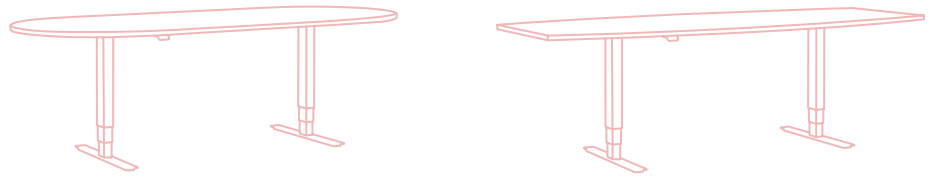

The Advance Meeting Table is a versatile two-legged twin motor meeting table for smaller boardrooms and collaborative areas where standing up for meetings provides a lively atmosphere.

Available with 2.4 x 1.0 metre Barrel style and D-End shape tops in our full range of décor options and 4 frame colours.

FEATURES

Height Range: 625mm-1285mm

5 Year Guarantee

Speed: 40mm Per Second

Next Day Delivery

Load Capacity: 120kg

Dual Motor Desk

STOCK FRAME COLOURS

Black
RAL 9005

Anthracite
Metallic

Silver
RAL 9006

White
RAL 9016

SUSTAINABILITY