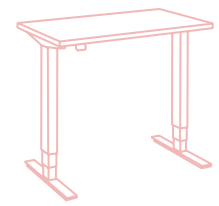

The Mini is a heavy-duty dual motor desk, designed to fit perfectly into situations where space is at a premium. Using the same robust motors and electronic system as our flagship Advance desk, Mini is a real workhorse.

This desk has an impressive height range, from 625mm (perfect for wheelchair accessibility) to 1285mm (designed for users up to 7ft in height). It also features a single piece rigid cross beam, making it both easy to build, and one of the toughest, most elegant, compact desks on the market.

FEATURES

Height Range: 625 - 1285mm

5 Year Guarantee

Speed: 40mm Per Second

Next Day Delivery

Load Capacity: 120kg

Dual Motor Desk