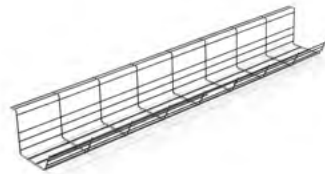

WIRE CABLE TRAY

Black BWCT