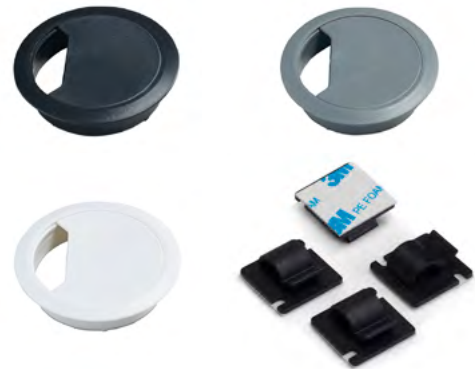

This can be fitted directly to the frame of the Advance, Zero, Cromo, Forge, Mini and Duo or top fixed to all other desk ranges. Telescopically adjustable in length, this Cable Tray is manufactured from heavy gauge steel and is hinged to enable easy access to wiring and sockets. Optional End caps are available to ensure a neat finish when the desk is placed at the end of a run.

EXECUTIVE CABLE PORTS

Achieve a premium appearance and feel to the desktop surface with our Executive Cable Ports, manufactured from high grade, powder-coated steel. Available in a Matt Black or Brushed Nickel finish.

Cable Clips are an excellent way of keeping excess wiring tidy, and are easily fitted to the underside of the desktop with adhesive pads.

CABLE TIDY PORT

Black

[CP/BLA](#)

Grey

[CP/GRY](#)

White

[CP/WHI](#)

CABLE CLIPS (4 PACK)

[DCC](#)

RECTANGULAR CABLE PORTS

Rectangular steel cable ports feature a stylish long, thin design for managing multiple cables. Best placed centrally in width at the back of the desktop.