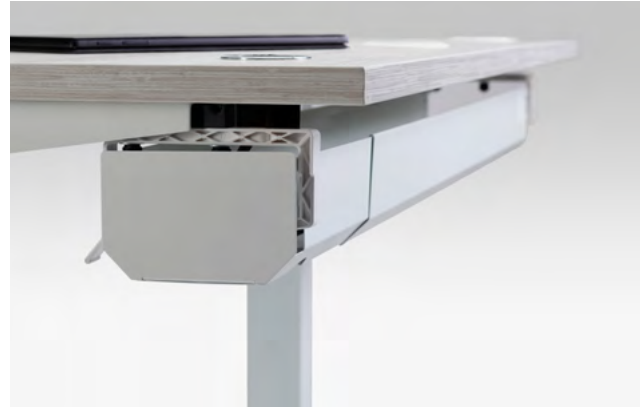

This can be fitted directly to the frame of the Advance, Zero, Cromo, Forge, Mini and Duo or top fixed to all other desk ranges. Telescopically adjustable in length, this Cable Tray is manufactured from heavy gauge steel and is hinged to enable easy access to wiring and sockets. Optional End caps are available to ensure a neat finish when the desk is placed at the end of a run.

PRODUCT DETAILS

Dimensions	L 980-1715mm W (internal) 130mm D (internal) 90mm
Telescopic to suit all desks	Yes
Fixes directly to frame	Yes
Suitable for all Advance and Duo desks	Yes

CABLE MANAGEMENT TRAY

Raw Steel	FCT
End Covers	FCTC

CABLE MANAGEMENT

WIRE CABLE TRAY

Available to fit all Lavoro desks, this one-piece wire Cable Tray is easily fixed directly to the desktop with woodscrews through the integral brackets.

CABLE SPINES

An added aid to maintaining tidiness and the sharp appearance of the desk, these Cable Spines are fully adjustable to accommodate to any height adjustable desk of up to 1300mm, with removable segments to accommodate any desk height. With a weighted base, this spine will stay in place under all conditions.