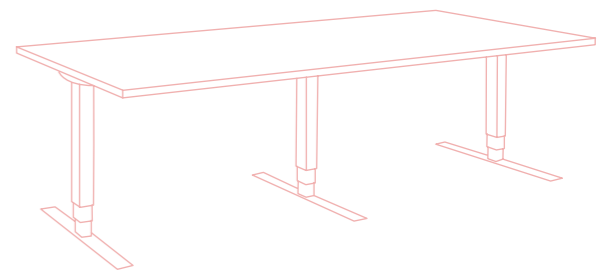

TEAM CONFERENCE MEETING TABLE

STOCK TOP DECORS

White
KRONOSPAN K101

Grey
KRONOSPAN U112

Maple
KRONOSPAN D375

Oak
EGGER H1334

Beech
KRONOSPAN D381

Timber
EGGER H1487