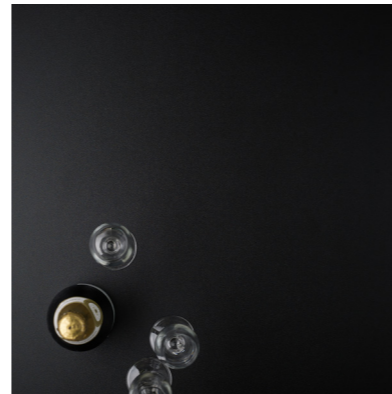

Black
EGGER U999