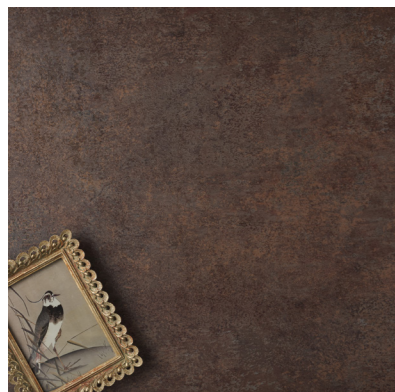

Nathural Dijon Walnut  
EGGER H3734

Graphite  
KRONOSPAN 0162

Anthracite Sherman Oak  
EGGER H1346

Black  
EGGER U999

Wenge  
EGGER H1137

Cascina Pine  
EGGER H1401

Concrete  
EGGER F186

Ferro Bronze  
EGGER F302

White with Ply Edge  
KRONOSPAN K101

Graphite with Ply Edge  
KRONOSPAN U112

Black with Ply Edge  
EGGER U999