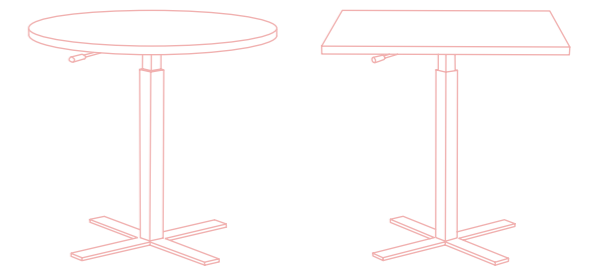

# BOOST STANDARD CIRCLE / SQUARE DESK

White with Ply Edge  
KRONOSPAN K101

Graphite with Ply Edge  
KRONOSPAN U112

Black with Ply Edge  
EGGER U999