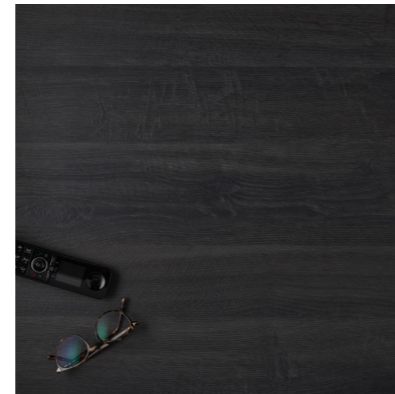

Anthracite Sherman Oak
EGGER H1346