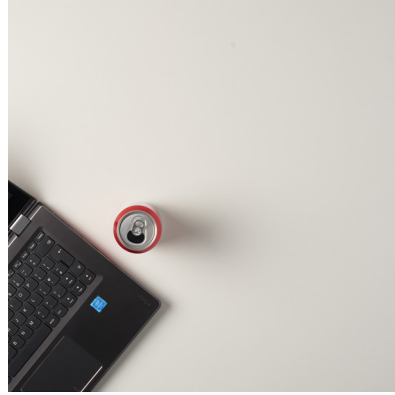

STOCK TOP DECORS

White
KRONOSPAN K101